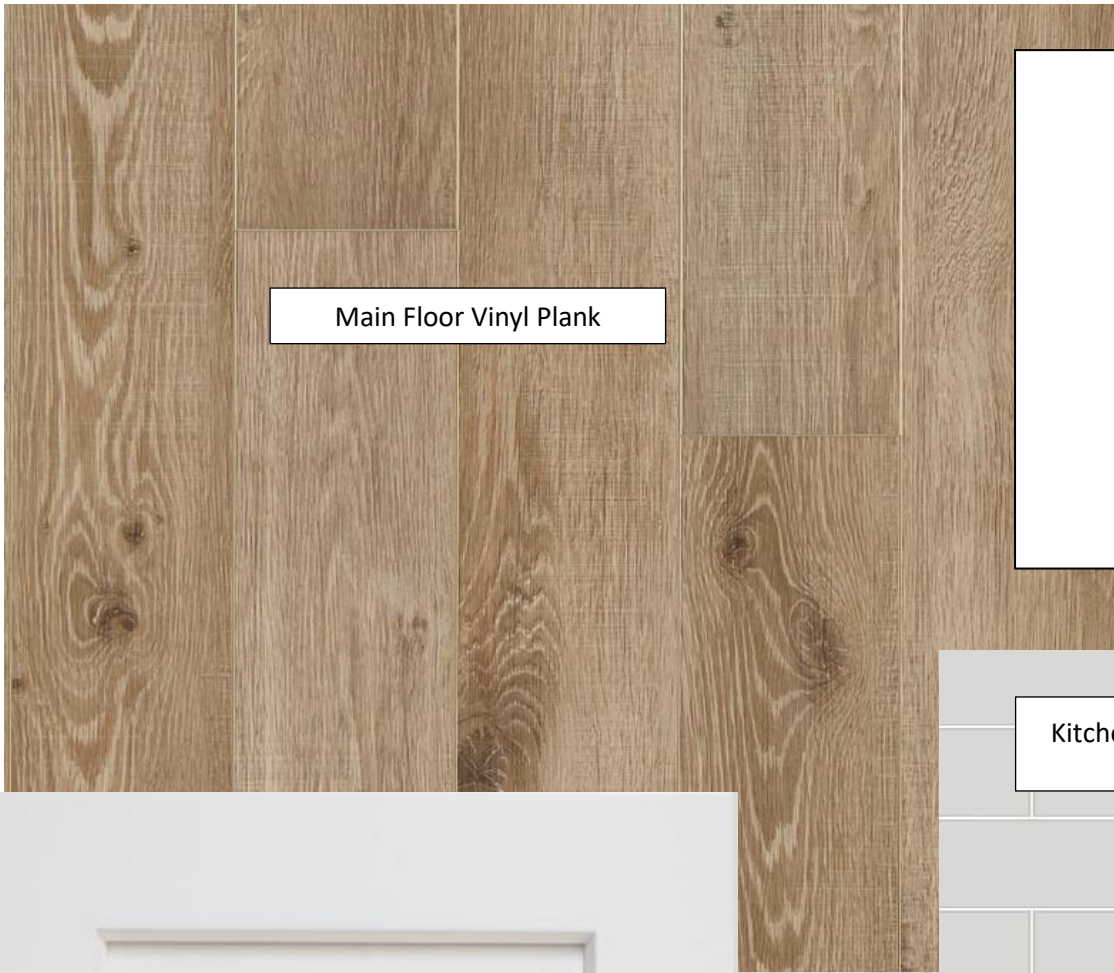

Main Floor Vinyl Plank

FOREST PARK HOMES
DISTINCTIVE FAMILY HOMES

Forest Park Homes Interior Design Packages – Stratford Towns
GOLD SERIES

Upgrade Level 1 Package - A

Wall Paint

Kitchen Backsplash

Carpet

Shower Wall Tile
Optional Upgrade