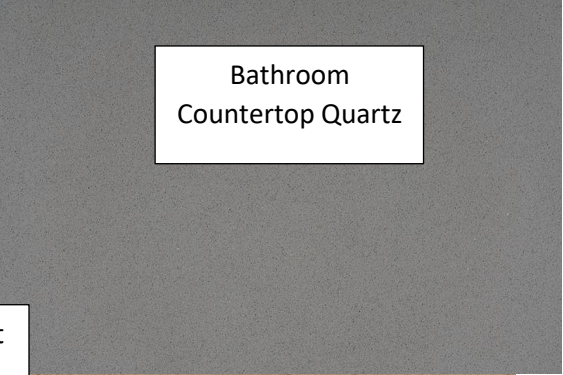

Kitchen Cabinet &
Hardware

Kitchen Backsplash

Kitchen Countertop Quartz

Kitchen Faucet

Vinyl Tile – Ensuite, Main
Bathroom & Laundry

Bathroom Cabinet
& Hardware

Bathroom
Countertop Quartz

Subject to change without notice. Please see sales representative for details. Due to ongoing supply shortages, manufacturing and transportation delays within the building/building supplies sector it is possible that substitutions to our listed packages may become necessary. Forest Park Homes reserves the right to make any substitutions of equal or greater quality without notice.