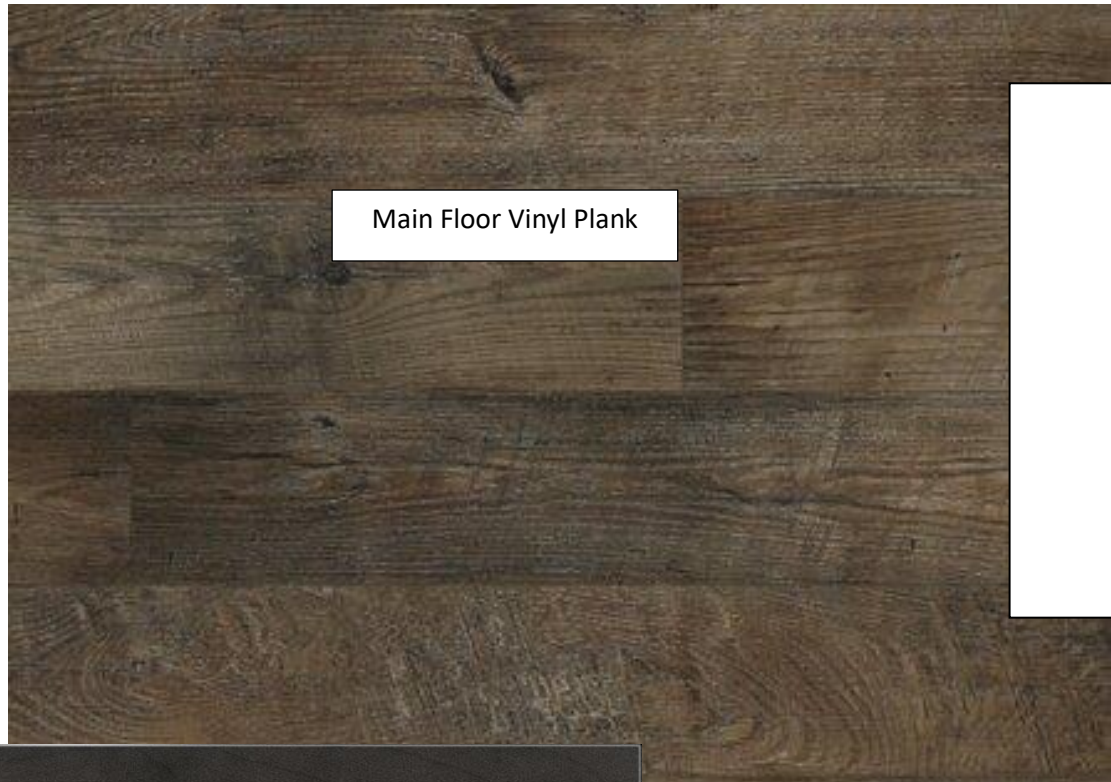

Bathroom Countertop
Laminate

Kitchen Cabinet &
Hardware

Kitchen Countertop
Quartz

Kitchen Faucet

Vinyl Tile – Ensuite, Main
Bathroom & Laundry

Bathroom Cabinet
& Hardware

Subject to change without notice. Please see sales representative for details. Due to ongoing supply shortages, manufacturing and transportation delays within the building/building supplies sector it is possible that substitutions to our listed packages may become necessary. Forest Park Homes reserves the right to make any substitutions of equal or greater quality without notice.