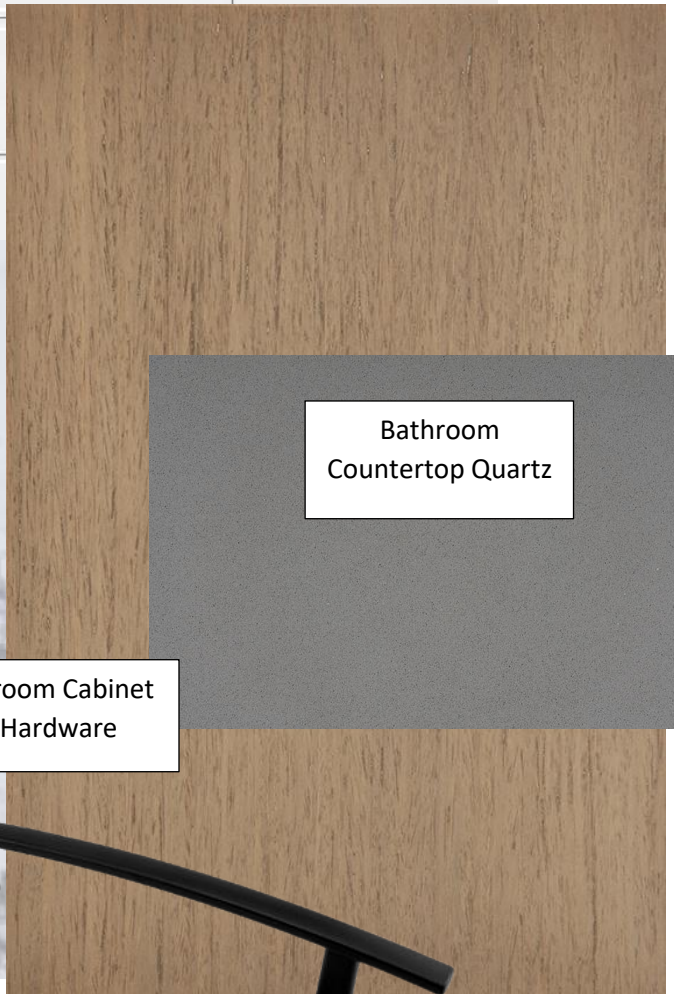

Kitchen Cabinet &
Hardware

Kitchen Backsplash

Kitchen Countertop Quartz

Kitchen Faucet

Vinyl Tile – Ensuite, Main
Bathroom & Laundry

Bathroom Cabinet
& Hardware

Bathroom
Countertop Quartz

Subject to change without notice. Please see sales representative for details. Due to ongoing supply shortages, manufacturing and transportation delays within the building/building supplies sector it is possible that substitutions to our listed packages may become necessary. Forest Park Homes reserves the right to make any substitutions of equal or greater quality without notice.