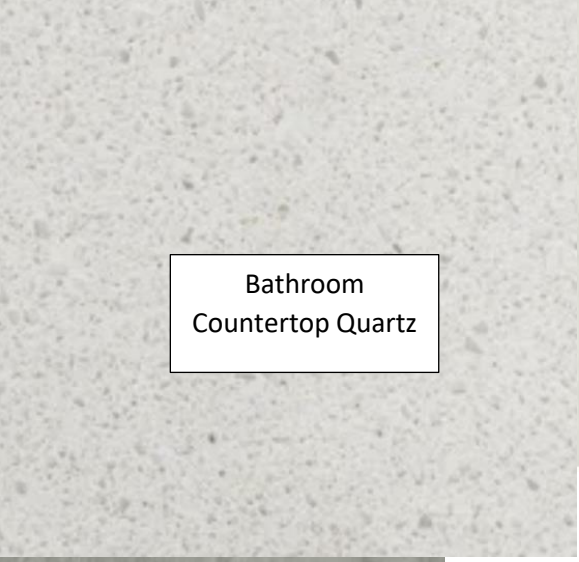

Kitchen Backsplash

Kitchen Countertop Quartz

Carpet

Kitchen Faucet

Vinyl Tile – Ensuite, Main Bathroom & Laundry

Bathroom Countertop Quartz

Bathroom Cabinet & Hardware

Subject to change without notice. Please see sales representative for details. Due to ongoing supply shortages, manufacturing and transportation delays within the building/building supplies sector it is possible that substitutions to our listed packages may become necessary. Forest Park Homes reserves the right to make any substitutions of equal or greater quality without notice.