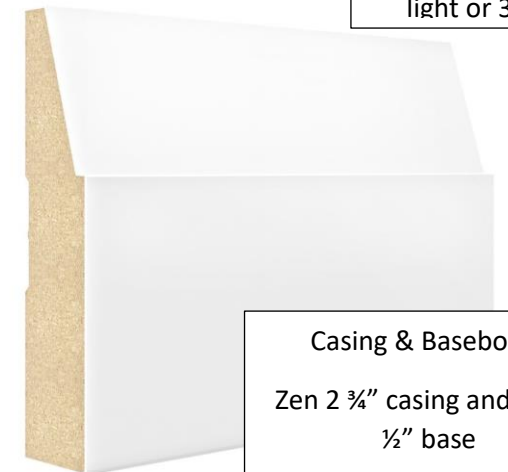

REPOSE GRAY SW 7015

ORIGAMI WHITE SW 7636

SILVERPOINTE 7653

Interior Door
Hardware

Interior Door Style

Casing & Baseboard
Zen 2 ¾" casing and Zen 4
½" base

Subject to change without notice. Please see sales representative for details. Due to ongoing supply shortages, manufacturing and transportation delays within the building/building supplies sector it is possible that substitutions to our listed packages may become necessary. Forest Park Homes reserves the right to make any substitutions of equal or greater quality without notice.