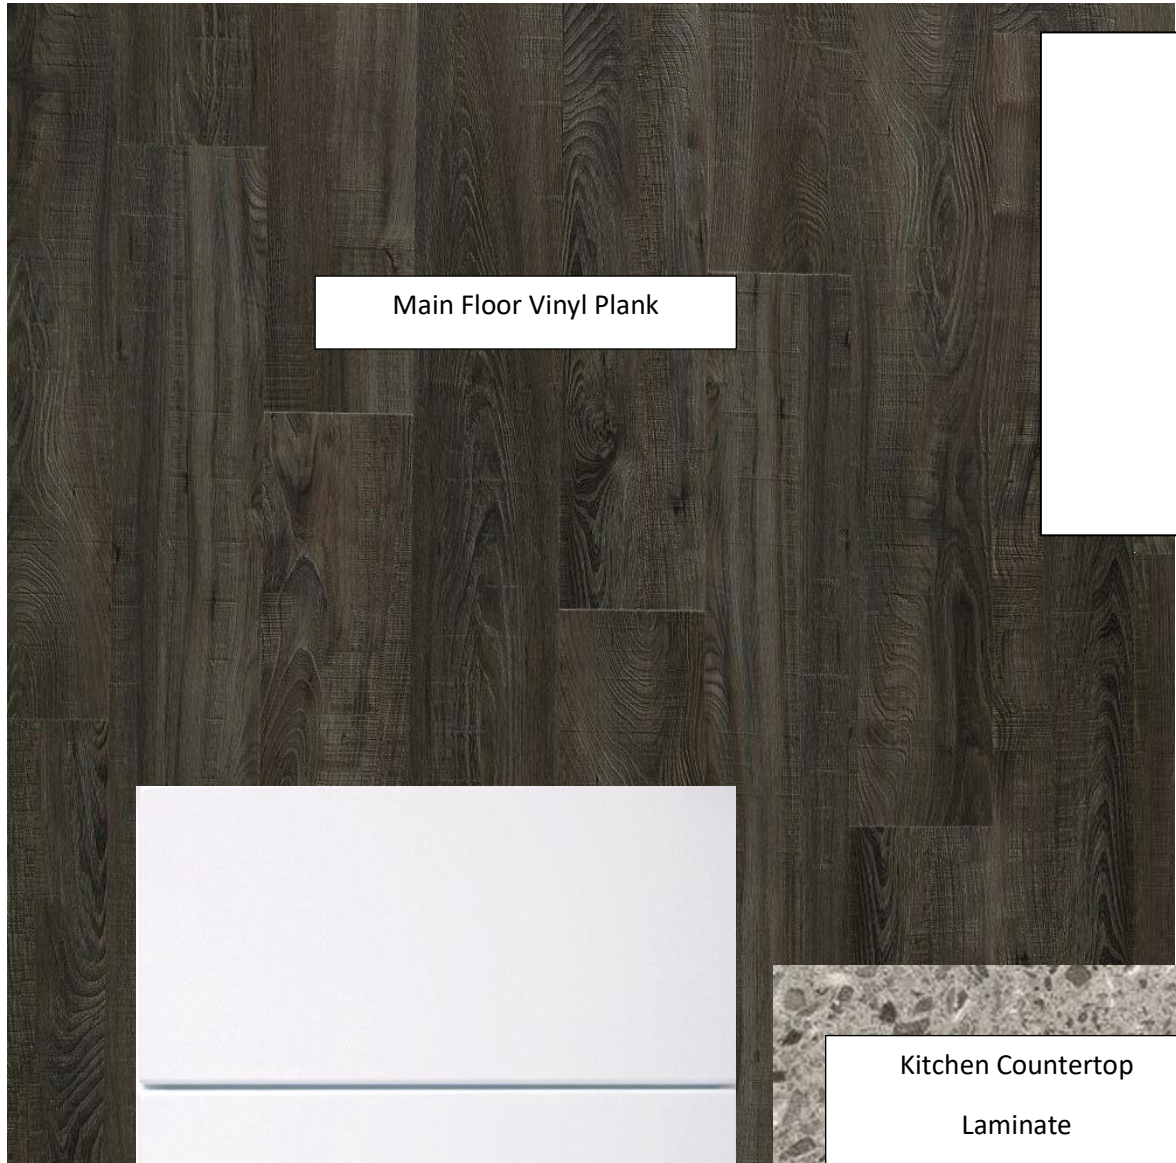

Carpet

Shower Wall Tile
Optional Upgrade

Kitchen Countertop Laminate

Bathroom Countertop Laminate

Vinyl Tile Ensuite, Main Bathroom & Laundry

Wall Paint

SILVERPOINTE 7653

Subject to change without notice. Please see sales representative for details. Due to ongoing supply shortages, manufacturing and transportation delays within the building/building supplies sector it is possible that substitutions to our listed packages may become necessary. Forest Park Homes reserves the right to make any substitutions of equal or greater quality without notice.

FOREST PARK HOMES
DISTINCTIVE FAMILY HOMES

Forest Park Homes Interior Design Packages – Stratford Towns
GOLD SERIES

Standard Package - B

Main Floor Vinyl Plank

Wall Paint

Bathroom Cabinet

Shower Wall Tile
Optional Upgrade