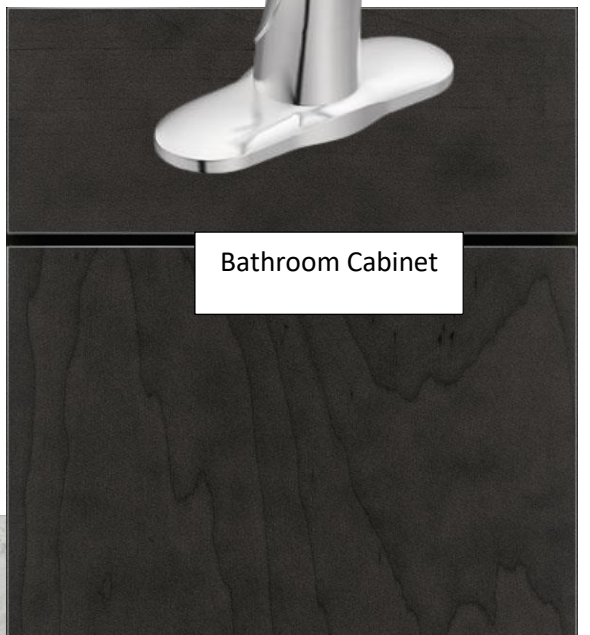

FOREST PARK HOMES
DISTINCTIVE FAMILY HOMES

Forest Park Homes Interior Design Packages – Stratford Towns
GOLD SERIES

Standard Package - B

Main Floor Vinyl Plank

Wall Paint

Bathroom Cabinet

Shower Wall Tile
Optional Upgrade