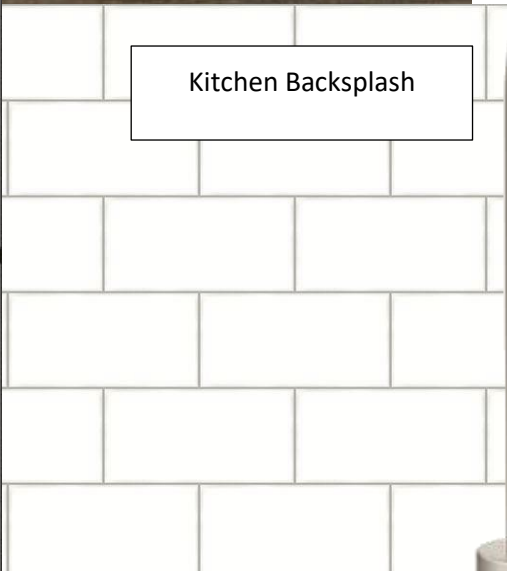

Kitchen Quartz Countertop