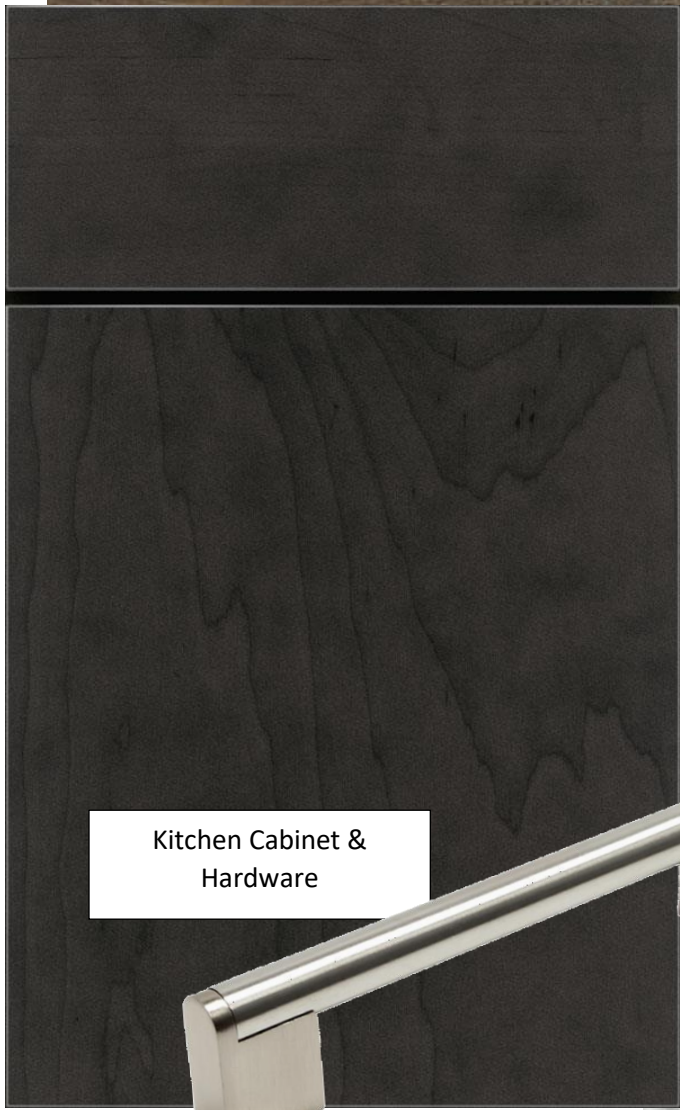

SILVERPOINTE 7653

Kitchen Cabinet & Hardware

Kitchen Backsplash

Kitchen Faucet

Carpet

Kitchen Quartz Countertop

Vinyl Tile – Ensuite, Main Bathroom & Laundry

Bathroom Cabinet & Hardware