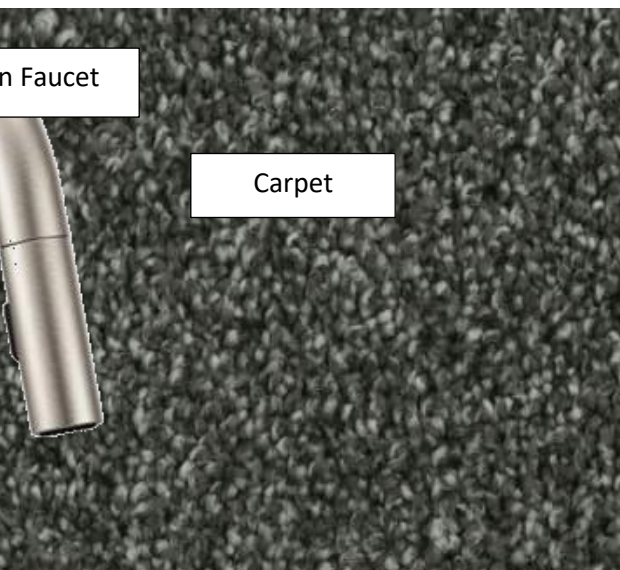

SILVERPOINTE 7653

Kitchen Cabinet & Hardware

Kitchen Backsplash

Kitchen Faucet

Carpet

Kitchen Quartz Countertop

Vinyl Tile – Ensuite, Main Bathroom & Laundry

Bathroom Cabinet & Hardware