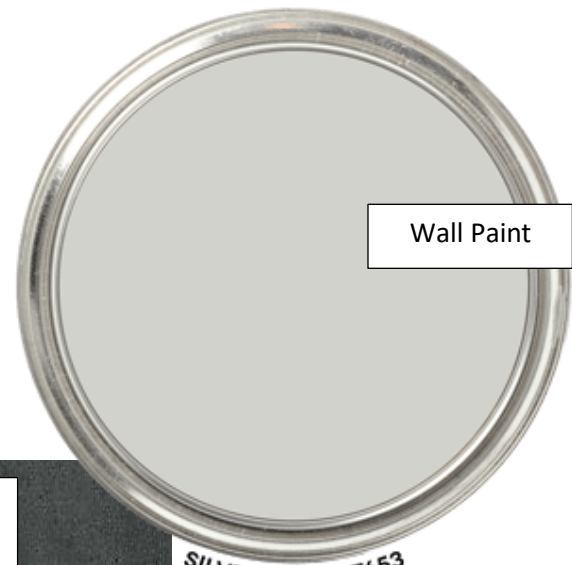

Wall Paint

Shower Wall Tile
Optional Upgrade

SILVERPOINTE 7653