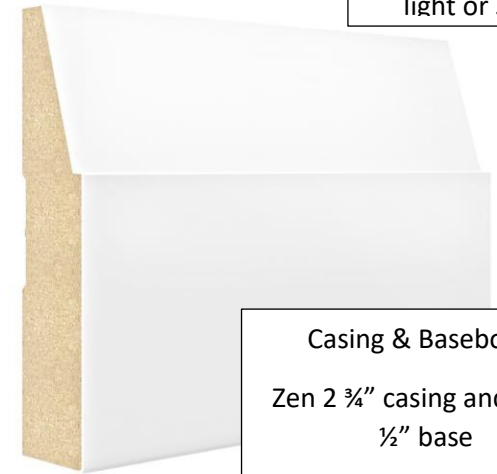

REPOSE GRAY SW 7015

ORIGAMI WHITE SW 7636

SILVERPOINTE 7653

Interior Door  
Hardware

Interior Door Style

Casing & Baseboard  
Zen 2 3/4" casing and Zen 4  
1/2" base

Subject to change without notice. Please see sales representative for details. With the Covid Pandemic and ongoing issues creating material shortages within the building/building supplies sector it is highly likely that substitutions to our listed packages may become necessary. Forest Park Homes reserves the right to make any substitutions of equal or greater quality without notice.