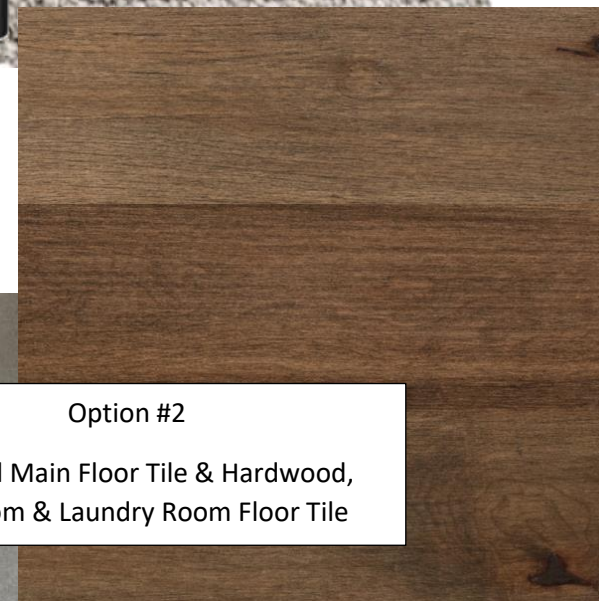

Option #2

Bathroom Fixture (2 light or 3 light)

Optional Main Floor Tile & Hardwood,
Bathroom & Laundry Room Floor Tile