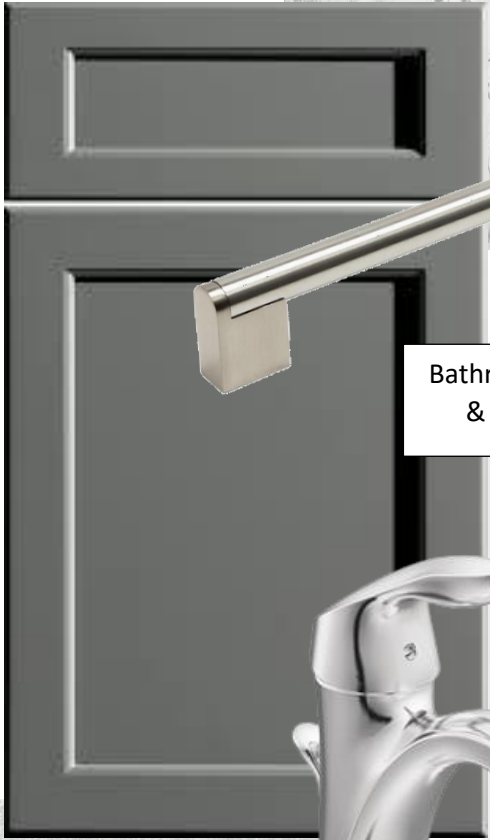

Bathroom Laminate  
Countertop

Kitchen Cabinet &  
Hardware

Kitchen Backsplash

Carpet

Bathroom Cabinet  
& Hardware

Kitchen Quartz  
Countertop

Kitchen Faucet

Option #2  
Main Floor Tile & Hardwood, Bathroom &  
Laundry Room Floor Tile.

### Upgrade Level 1 Package - B

Wall Paint

SILVERPOINTE 7653

Shower Wall Tile

Kitchen Faucet

Kitchen Backsplash

Carpet

Kitchen Cabinet &  
Hardware