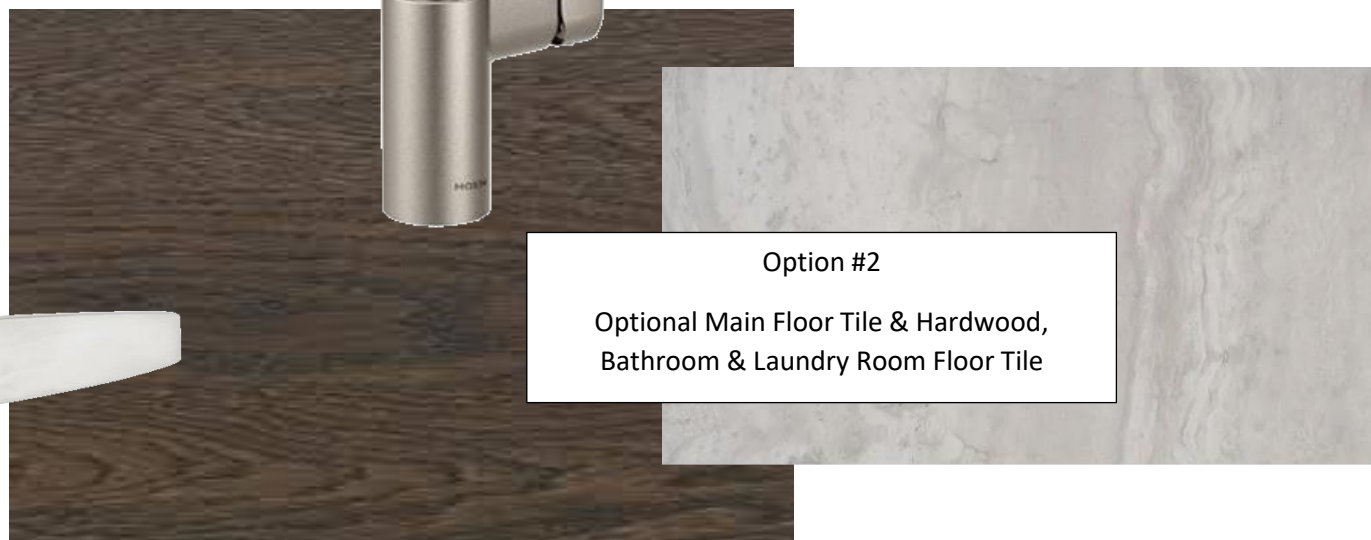

Option #2

Optional Main Floor Tile & Hardwood,
Bathroom & Laundry Room Floor Tile

Subject to change without notice. Please see sales representative for details. Due to ongoing supply shortages, manufacturing and transportation delays within the building/building supplies sector it is possible that substitutions to our listed packages may become necessary. Forest Park Homes reserves the right to make any substitutions of equal or greater quality without notice.