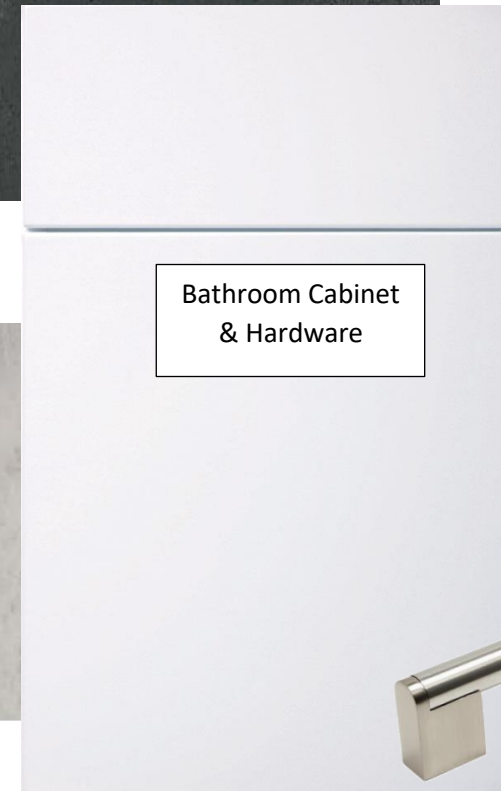

FOREST PARK HOMES

DISTINCTIVE FAMILY HOMES

Forest Park Homes Interior Design Packages – Stratford Towns
PLATINUM SERIES

Upgrade Level 1 Package - B

Subject to change without notice. Please see sales representative for details. Due to ongoing supply shortages, manufacturing and transportation delays within the building/building supplies sector it is possible that substitutions to our listed packages may become necessary. Forest Park Homes reserves the right to make any substitutions of equal or greater quality without notice.