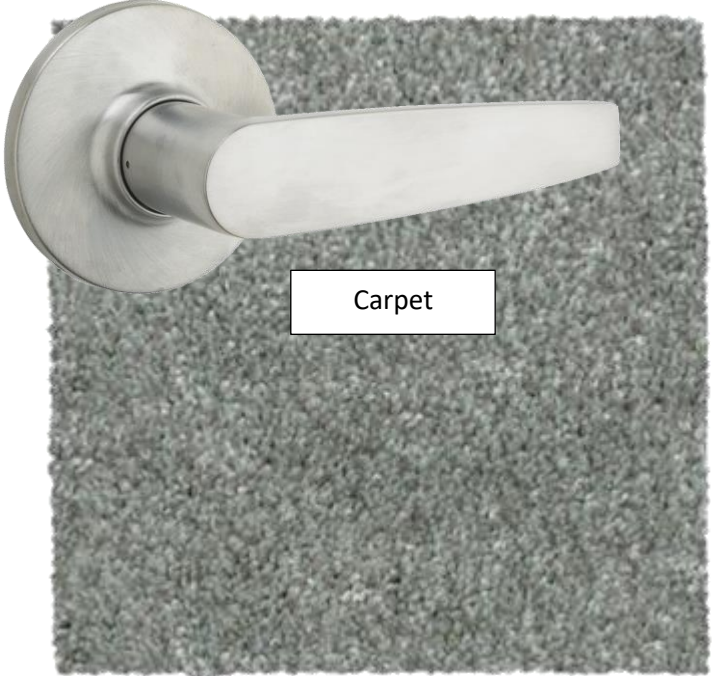

FOREST PARK HOMES
DISTINCTIVE FAMILY HOMES

Forest Park Homes Interior Design Packages – Stratford Towns
PLATINUM SERIES

Upgrade Level 1 Package - A

Carpet

Subject to change without notice. Please see sales representative for details. Due to ongoing supply shortages, manufacturing and transportation delays within the building/building supplies sector it is possible that substitutions to our listed packages may become necessary. Forest Park Homes reserves the right to make any substitutions of equal or greater quality without notice.